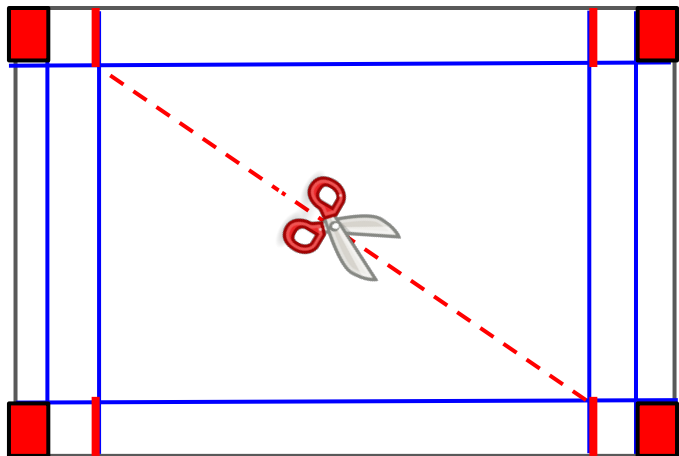

# Diagonal Box Info Sheet

**Box top and sides** - 7 ½" x 5 ¼"

Score on 5 ¼" side at ¾" and 4 ½"

Score on 7 ½" side at 1/2", 1 ¼", 6 ¼" and 7"

\* Cut out small red rectangles on all 4 corners and other red lines as below

**Box Base** - 5 ¼" x 5"

Score on 5 ¼" side at ¾" and 4 ½"

Please watch the YouTube tutorial [HERE](#) for instructions on how to put this card together.

[www.papercraftcreate.com](http://www.papercraftcreate.com)